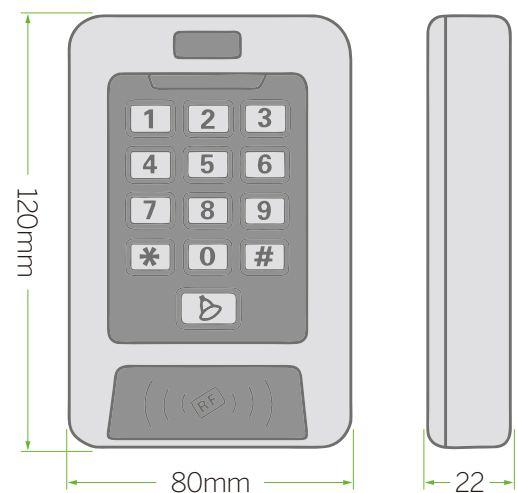

Dimensions(mm)

S4A Industrial Co., Limited

Address: 6th Floor, Haotai Industrial Zone, Minzhi road,
Longhua District, Shenzhen. CN 518131

Tel: +86 755 29450011

www.s4a-access.com / Email: sales@s4a-access.com
Mob/Whatsapp/Wechat/Viber: +86 134 1050 0721